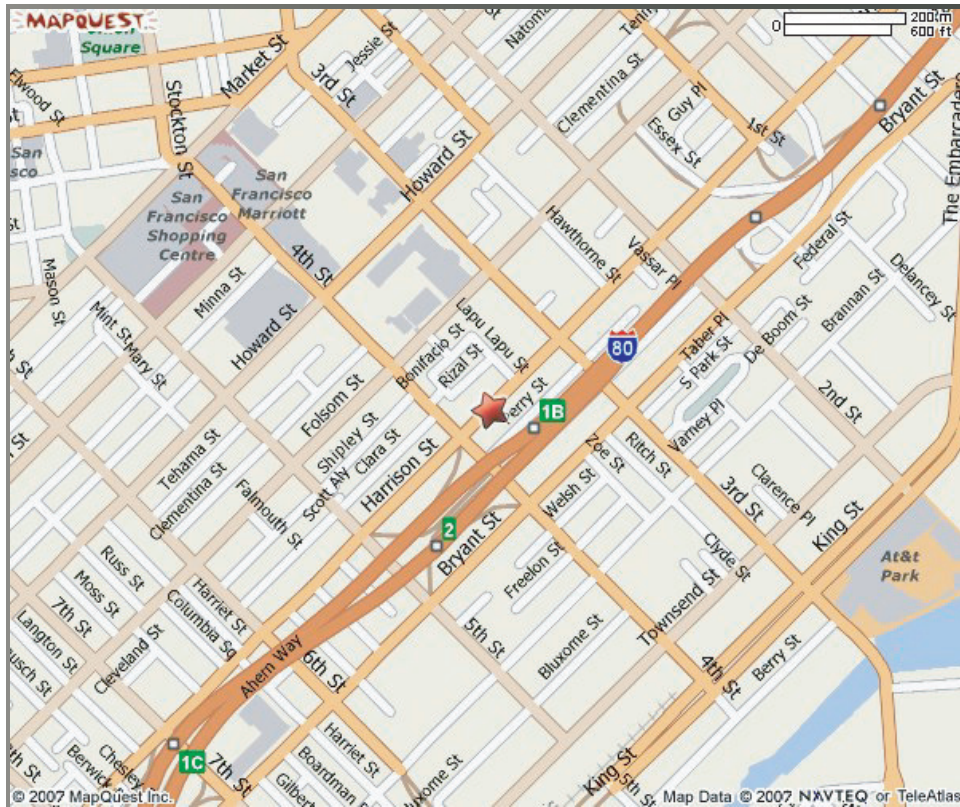

Nikas Nikas loft studio

768 Harrison Street, San Francisco, CA 94107

My studio is located on Harrison between Third and Fourth Streets, in SoMa. Harrison is a one way street that goes southwest in the direction of Third towards Fourth. You can find driving directions from either Mapquest or GoogleMap; or you may want to print this page for your first visit.

Though there is some metered street parking available, you'll be better off using the parking garage just across the street from 768, on the left side of Harrison as you drive down.

Walking on Harrison, look for a glass door with my red **N|N** logo. The street-level entrance will be unlocked; but the studio door at the top of the stairwell will be locked. Its really quite easy! But if you get lost please call 415 637 3947.